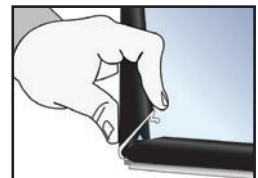

Wall-Mount Flip Frame

FA-FF

QTY: ☐

View demo at:
<http://www.desconinc.com/EIA/IntArt_FlipFrameDemo.html>