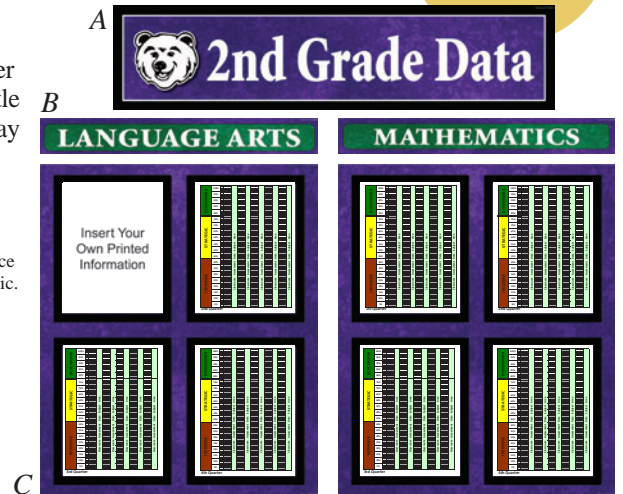

Purple/Green with Stock Logo 100

Find a variety of additional products and layouts at DesconInc.com

Descon Makes It Easy to "Build Your Own Building Personality"

- Call or email your friendly Descon representative to help bring ideas to life.
- Request our FREE 96-page full-color product catalog.
- Visit DesconInc.com for more products and information.

877-337-2661 - sales@desconinc.com

Shipping & Handling charges extra. Ask a Descon sales representative for more details. *Stock logos at no additional charge; custom logos are additional.