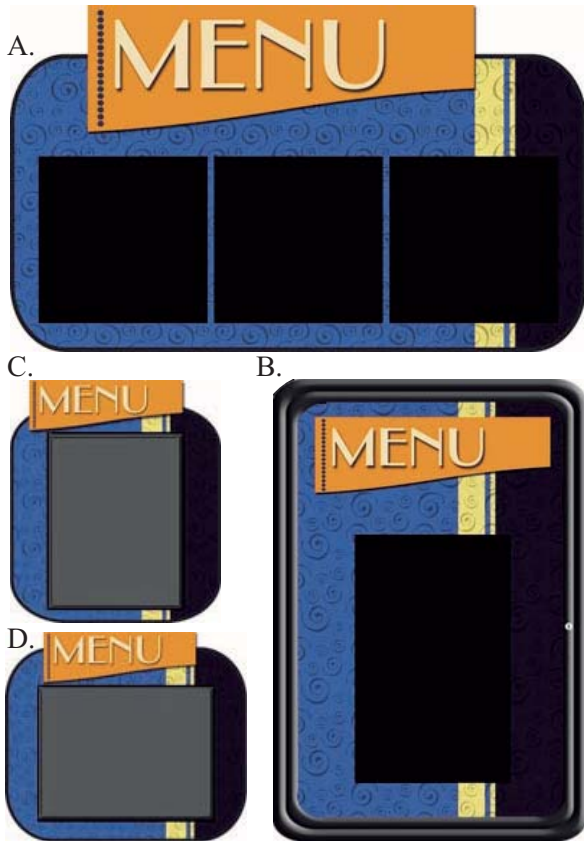

Text plus Price can display up to 28 characters plus price.

Text Only can display up to 34 characters.

All menu boards are made of durable easy to clean material. They are wall mounted. Ceiling mounted available upon request. All 30 x 48 and 24 x 36 models come standard with 18 slide-in printed menu strips.

Curved Menu Board

- A. DI CMB_2440 24H x 40W \$ 565.
Provided with and displays 18 menu strips.
- B. DI CMB_3624 36H x 24W \$ 940.
Provided with a black enclosed locking case that displays 10 menu strips. 18 strips included.
- C. DI CMB_1513 15H x 13W \$ 87.
- D. DI CMB_1315 13H x 15W \$ 87.
- C. and D. come equipped with landscape or portrait acrylic frames to slide in your own 8 1/2 x 11 menu.

Geometric Menu Board

- A. DI GMB_2440 24H x 40W \$ 565.
 Provided with and displays 18 menu strips.
 - B. DI GMB_3624 36H x 24W \$ 940.
 Provided with a black enclosed locking case that displays 10 menu strips. 18 strips included.
 - C. DI GMB_1513 15H x 13W \$ 87.
 - D. DI GMB_1315 13H x 15W \$ 87.
- C. and D. come equipped with landscape or portrait acrylic frames to slide in your own 8½ x 11 menu.

Chef Menu Board

Highlight your menu with a whimsical Chef
 DI CMB_3530 (shirt color) 35H x 30W \$308.

Horizontal acrylic frame to slide in your own 8½ x 11 menu. Select shirt color.

for more products visit us at www.desconinc.com